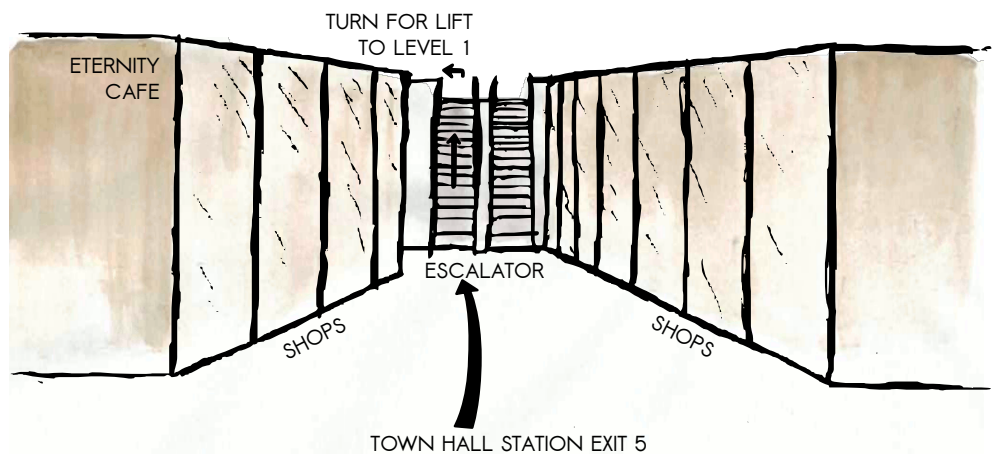

CITY CAMPUS LOCATION

ABOVE GROUND ENTRY

Walk between the **Cathedral** and the **Sydney Town Hall**, away from George St. Use the middle entry to **St Andrew's House**.

Walk through the foyer and then turn left to find the lift.

Come up in the lift to **Level 1**, then turn right and come straight in to our City campus.

UNDER GROUND ENTRY

Use **Exit 5** from **Town Hall station**, then walk through an underground arcade of shops called **Town Hall Square** to an escalator at the far end.

After you take this escalator up, turn left in front of the **Red Cross**.

Walk straight until you come to lifts in **St Andrew's House**.

Come up in the lift to **Level 1**, then turn right and come straight in to our City campus.

Please note: There may be parking available directly below our building in the Wilson Parking Station "St Andrews House- Town Hall Car Park". Please visit their website for availability and for booking- <https://www.wilsonparking.com.au/>. Once you have parked, use the lift to come to ground level and then transfer directly opposite for the lift to Level 1.