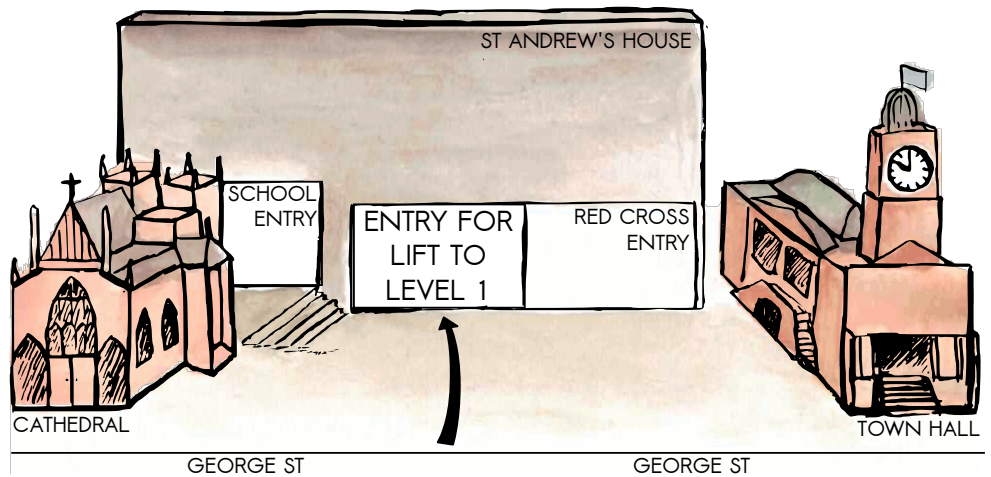

CITY CAMPUS LOCATION

ABOVE GROUND ENTRY

Walk between the **Cathedral** and the **Sydney Town Hall**, away from George St. Use the middle entry to **St Andrew's House**.

Walk through the foyer and then turn left to find the lift.

Come up in the lift to **Level 1**, then turn right and come straight in to our City campus.

UNDER GROUND ENTRY

Use **Exit 5** from **Town Hall station**, then walk through an underground arcade of shops called **Town Hall Square** to an escalator at the far end.

After you take this escalator up, turn left in front of the **Red Cross**.

Walk straight until you come to lifts in **St Andrew's House**.

Come up in the lift to **Level 1**, then turn right and come straight in to our City campus.

Please note: There may be parking available directly below our building in the Wilson Parking Station "St Andrews House- Town Hall Car Park". Please visit their website for availability and for booking- <https://www.wilsonparking.com.au/>. Once you have parked, use the lift to come to ground level and then transfer directly opposite for the lift to Level 1.